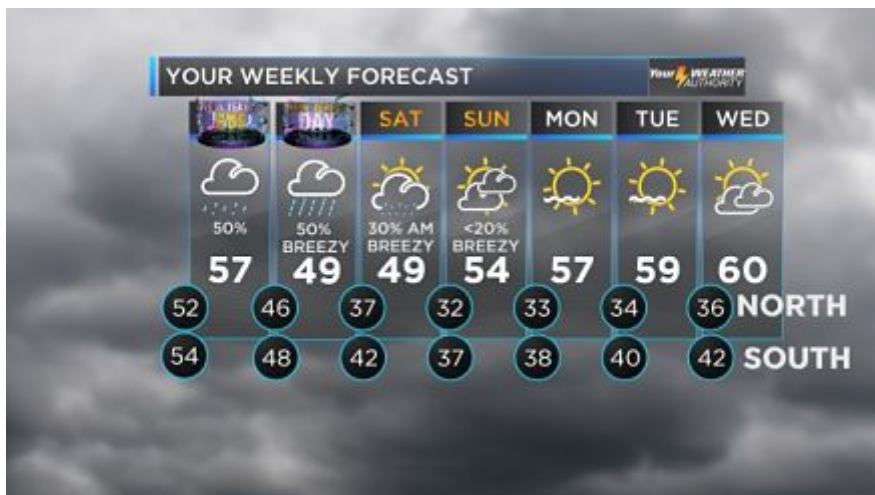

canine workshop texas i 20

Download canine workshop texas i 20

Our software is
100% SAFE
to download!

Spyware Free
Adware Free
Virus Free

Russell Preston Brown presents the ultimate in high energy, mobile workshops as part of the Photoshop World conference. This class is designed to help take your.